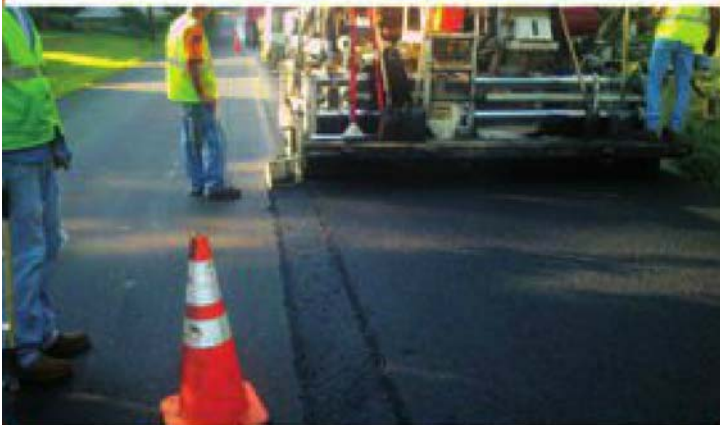

For More Information On This Advertiser Please Visit www.CallAPE.com/e-inquiry

WILLOW DESIGNS

& Fabrication, L.L.C.

"INNOVATIVE PAVING PRODUCTS"

Notch - Wedge Systems, Ripper Systems, Ripper Inserts & Road Widener Attachments